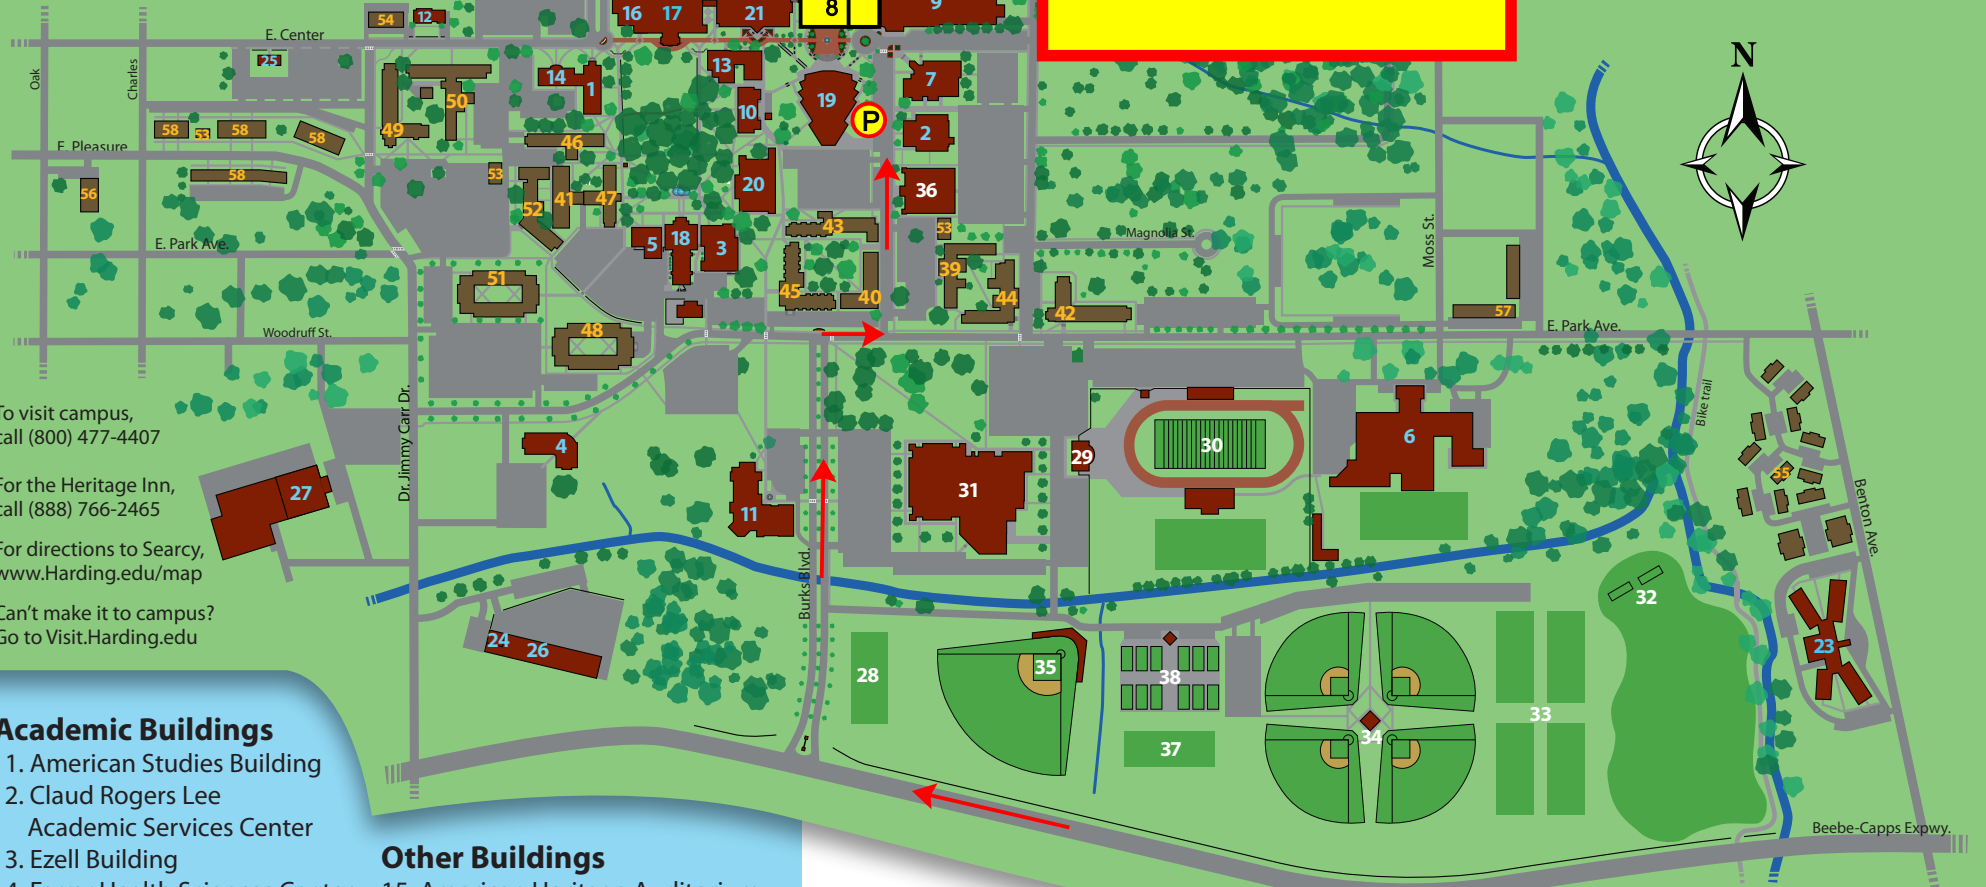

Harding Campuses

Main Campus - Searcy, Ark.
Graduate School of Religion - Memphis, Tenn.
Professional Center - North Little Rock, Ark.
Professional Center - Bentonville, Ark.
International Programs - around the world

McInteer Bible Center (building 8)

ACT / SAT / Praxis
Testing Rooms

P -- Parking

HARDING

UNIVERSITY

Searcy Campus Map

To visit campus,
call (800) 477-4407

For the Heritage Inn,
call (888) 766-2465

For directions to Searcy,
www.Harding.edu/map

Can't make it to campus?
Go to Visit.Harding.edu

Academic Buildings

1. American Studies Building
2. Claud Rogers Lee Academic Services Center
3. Ezell Building
4. Farrar Health Sciences Center
5. Ganus Building
6. Harding Academy
7. Mabee Business Building
8. McInteer Bible & World Missions Center
9. Pryor-England Science Center
10. Olen Hendrix Building
11. Reynolds Center for Music & Communication
12. Sears Honors College
13. Stevens Art & Design Center
14. Thornton Education Center

Other Buildings

15. American Heritage Auditorium
16. American Heritage Cafeteria
17. American Heritage Center
18. Administration Building
19. Benson Auditorium
20. Brackett Library
21. Hammon Student Center
22. Harding History House
23. Harding Place Retirement Center
24. Harding Press
25. Health Services
26. Tucker Physical Resource Building
27. Ulrey Performing Arts Center

Athletics

28. Band Practice Field
29. Concession Stand
30. First Security Stadium
31. Ganus Athletic & Wellness Center
32. Golf Range
33. Intramural Football Fields
34. Intramural Softball Fields
35. Jerry Moore Baseball Field
36. Rhodes Memorial Field House
37. Soccer Field
38. Tennis Complex

Residence Halls

39. Allen Hall	47. Pattie Cobb Hall
40. Armstrong Hall	48. Pryor Hall
41. Cathcart Hall	49. Searcy Hall
42. Cone Hall	50. Sears Hall
43. Graduate Hall	51. Shores Hall
44. Harbin Hall	52. Stephens Hall
45. Keller Hall	53. Laundry Facilities (A-C)
46. Kendall Hall	

Apartments

54. Center Place Apt.
55. Harding Village (A-M)
56. Pleasure Oaks Apt.
57. Stafford Apt.
58. West Apt. (A-D)