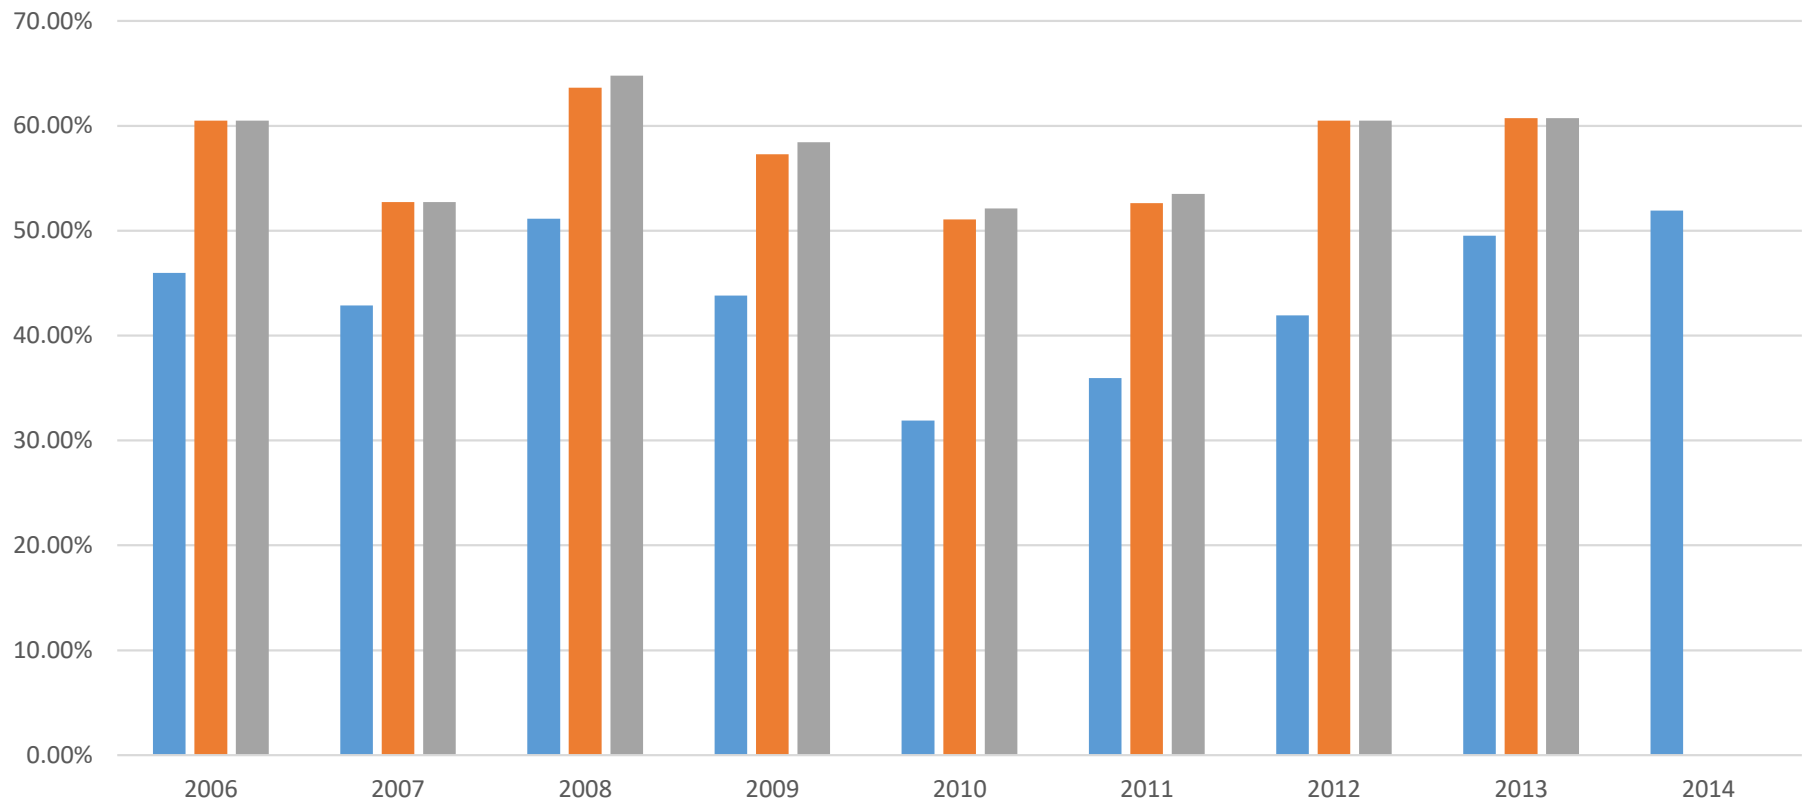

CHEA Student Achievement Undergraduate Retention Rate

CHEA Student Achievement
Graduation Rate
MBA Program

CHEA Student Achievement Undergraduate Graduation Rates

X-Axis is year students began program.

■ In 4 Years ■ In 5 Years ■ In 6 Years