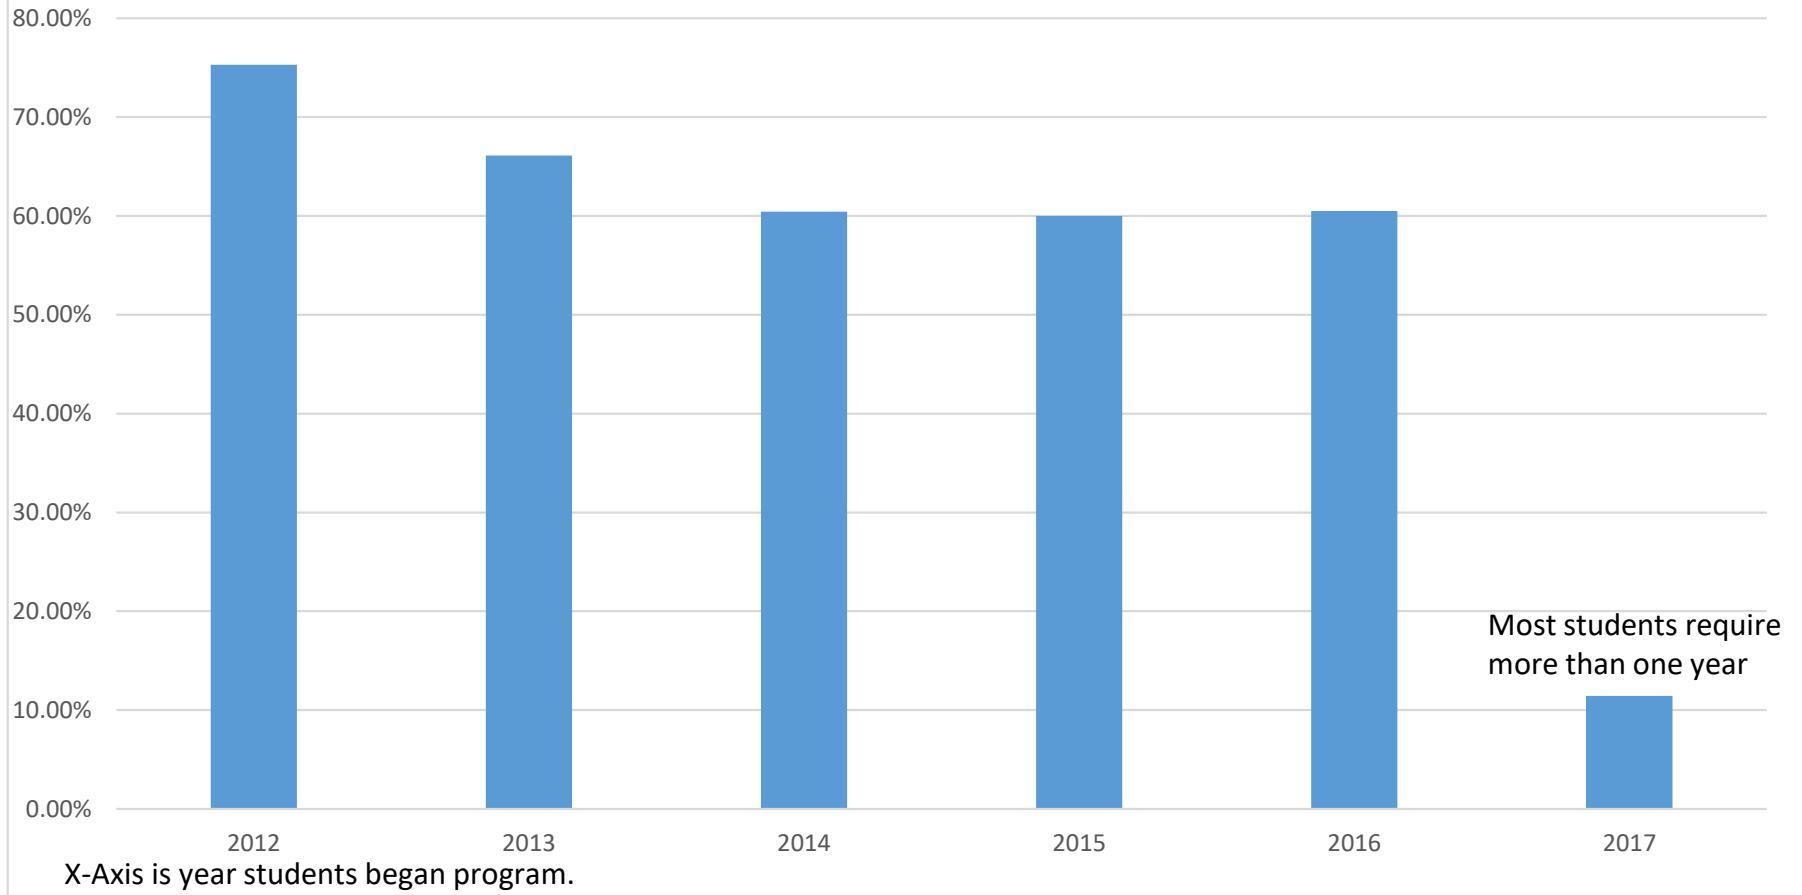

CHEA Student Achievement Undergraduate Retention Rate

CHEA Student Achievement
Graduation Rate
MBA Program

CHEA Student Achievement Undergraduate Graduation Rates

X-Axis is year students began program.

■ In 4 Years ■ In 5 Years ■ In 6 Years