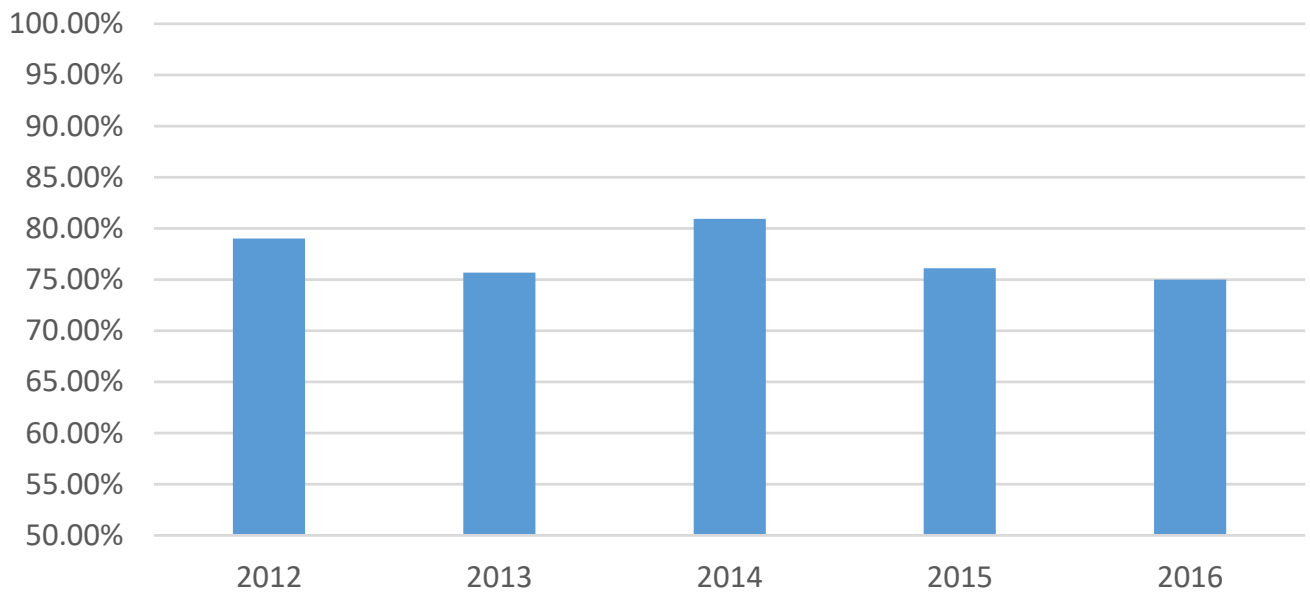

CHEA Student Achievement Undergraduate Retention Rate

CHEA Student Achievement
Graduation Rate
MBA Program

CHEA Student Achievement Undergraduate Graduation Rates

X-Axis is year students began program.

■ In 4 Years ■ In 5 Years ■ In 6 Years